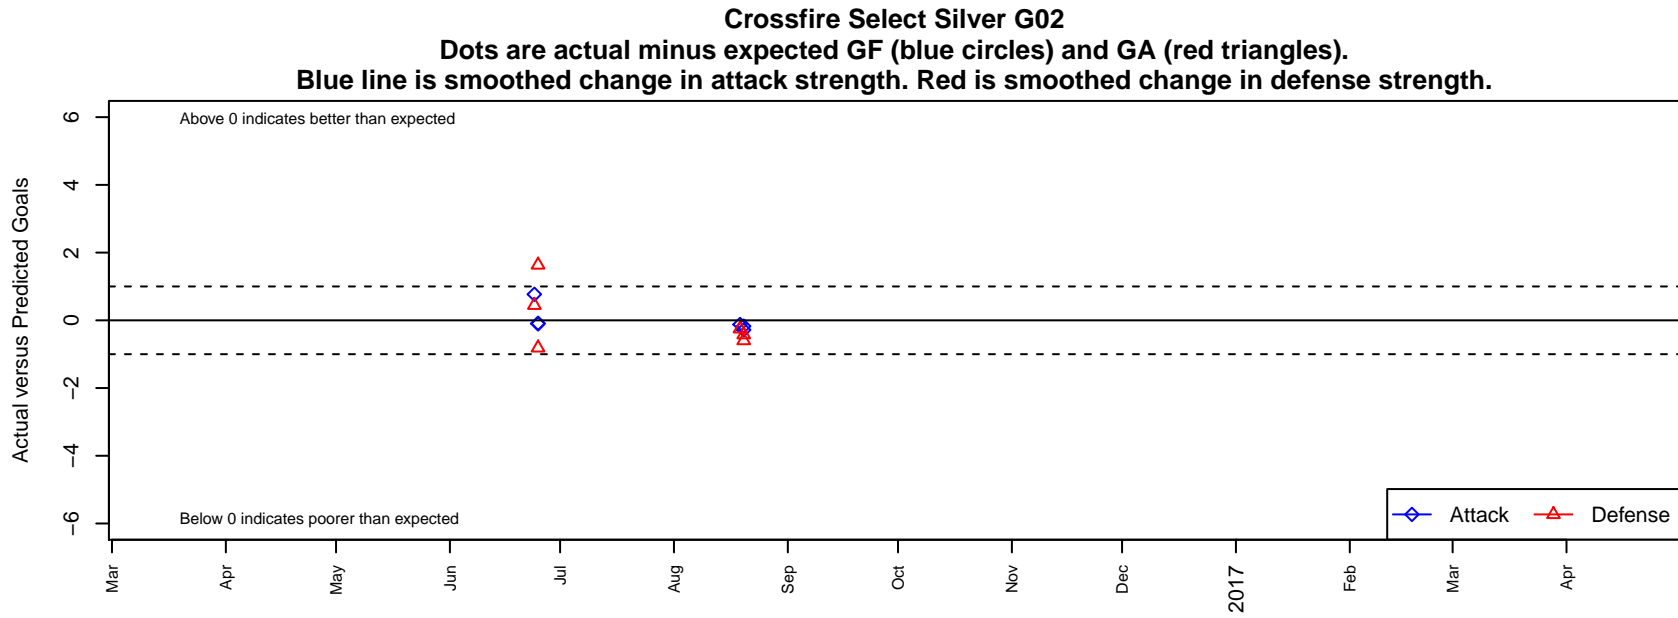

Crossfire Select Silver G02

Crossfire Select
Redmond, WA
G02 total strength=665
attack=0.25 defense=1.56

alt names used:
Crossfire Select Silver
Crossfire Select Silver

Venues played:
2016 RVS Classic GU15
2016 Xtreme Cup GU15 Bronze